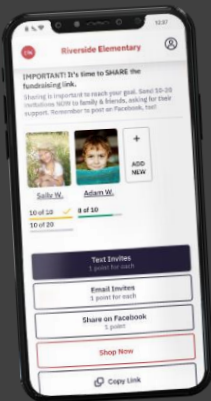

Bothell Family Cooperative Preschool

Our Organization ID:

27198

REGISTER. SHARE. SHOP. SUPPORT OUR FUNDRAISER

Check-off your holiday gift list today and help our important cause.
From holiday to hostess to corporate gifts and more,
our online store has something for every occasion – even if it's just for you!

#1 REGISTER

Register participant at www.registercw.com to access our handy invitation tools in the Participant Portal. Very important!

#2 SHARE

Invite friends and family to support! SHARE a link to the sale using the **TEXT & EMAIL** invitation tools. Don't forget to share on **SOCIAL MEDIA**, too!